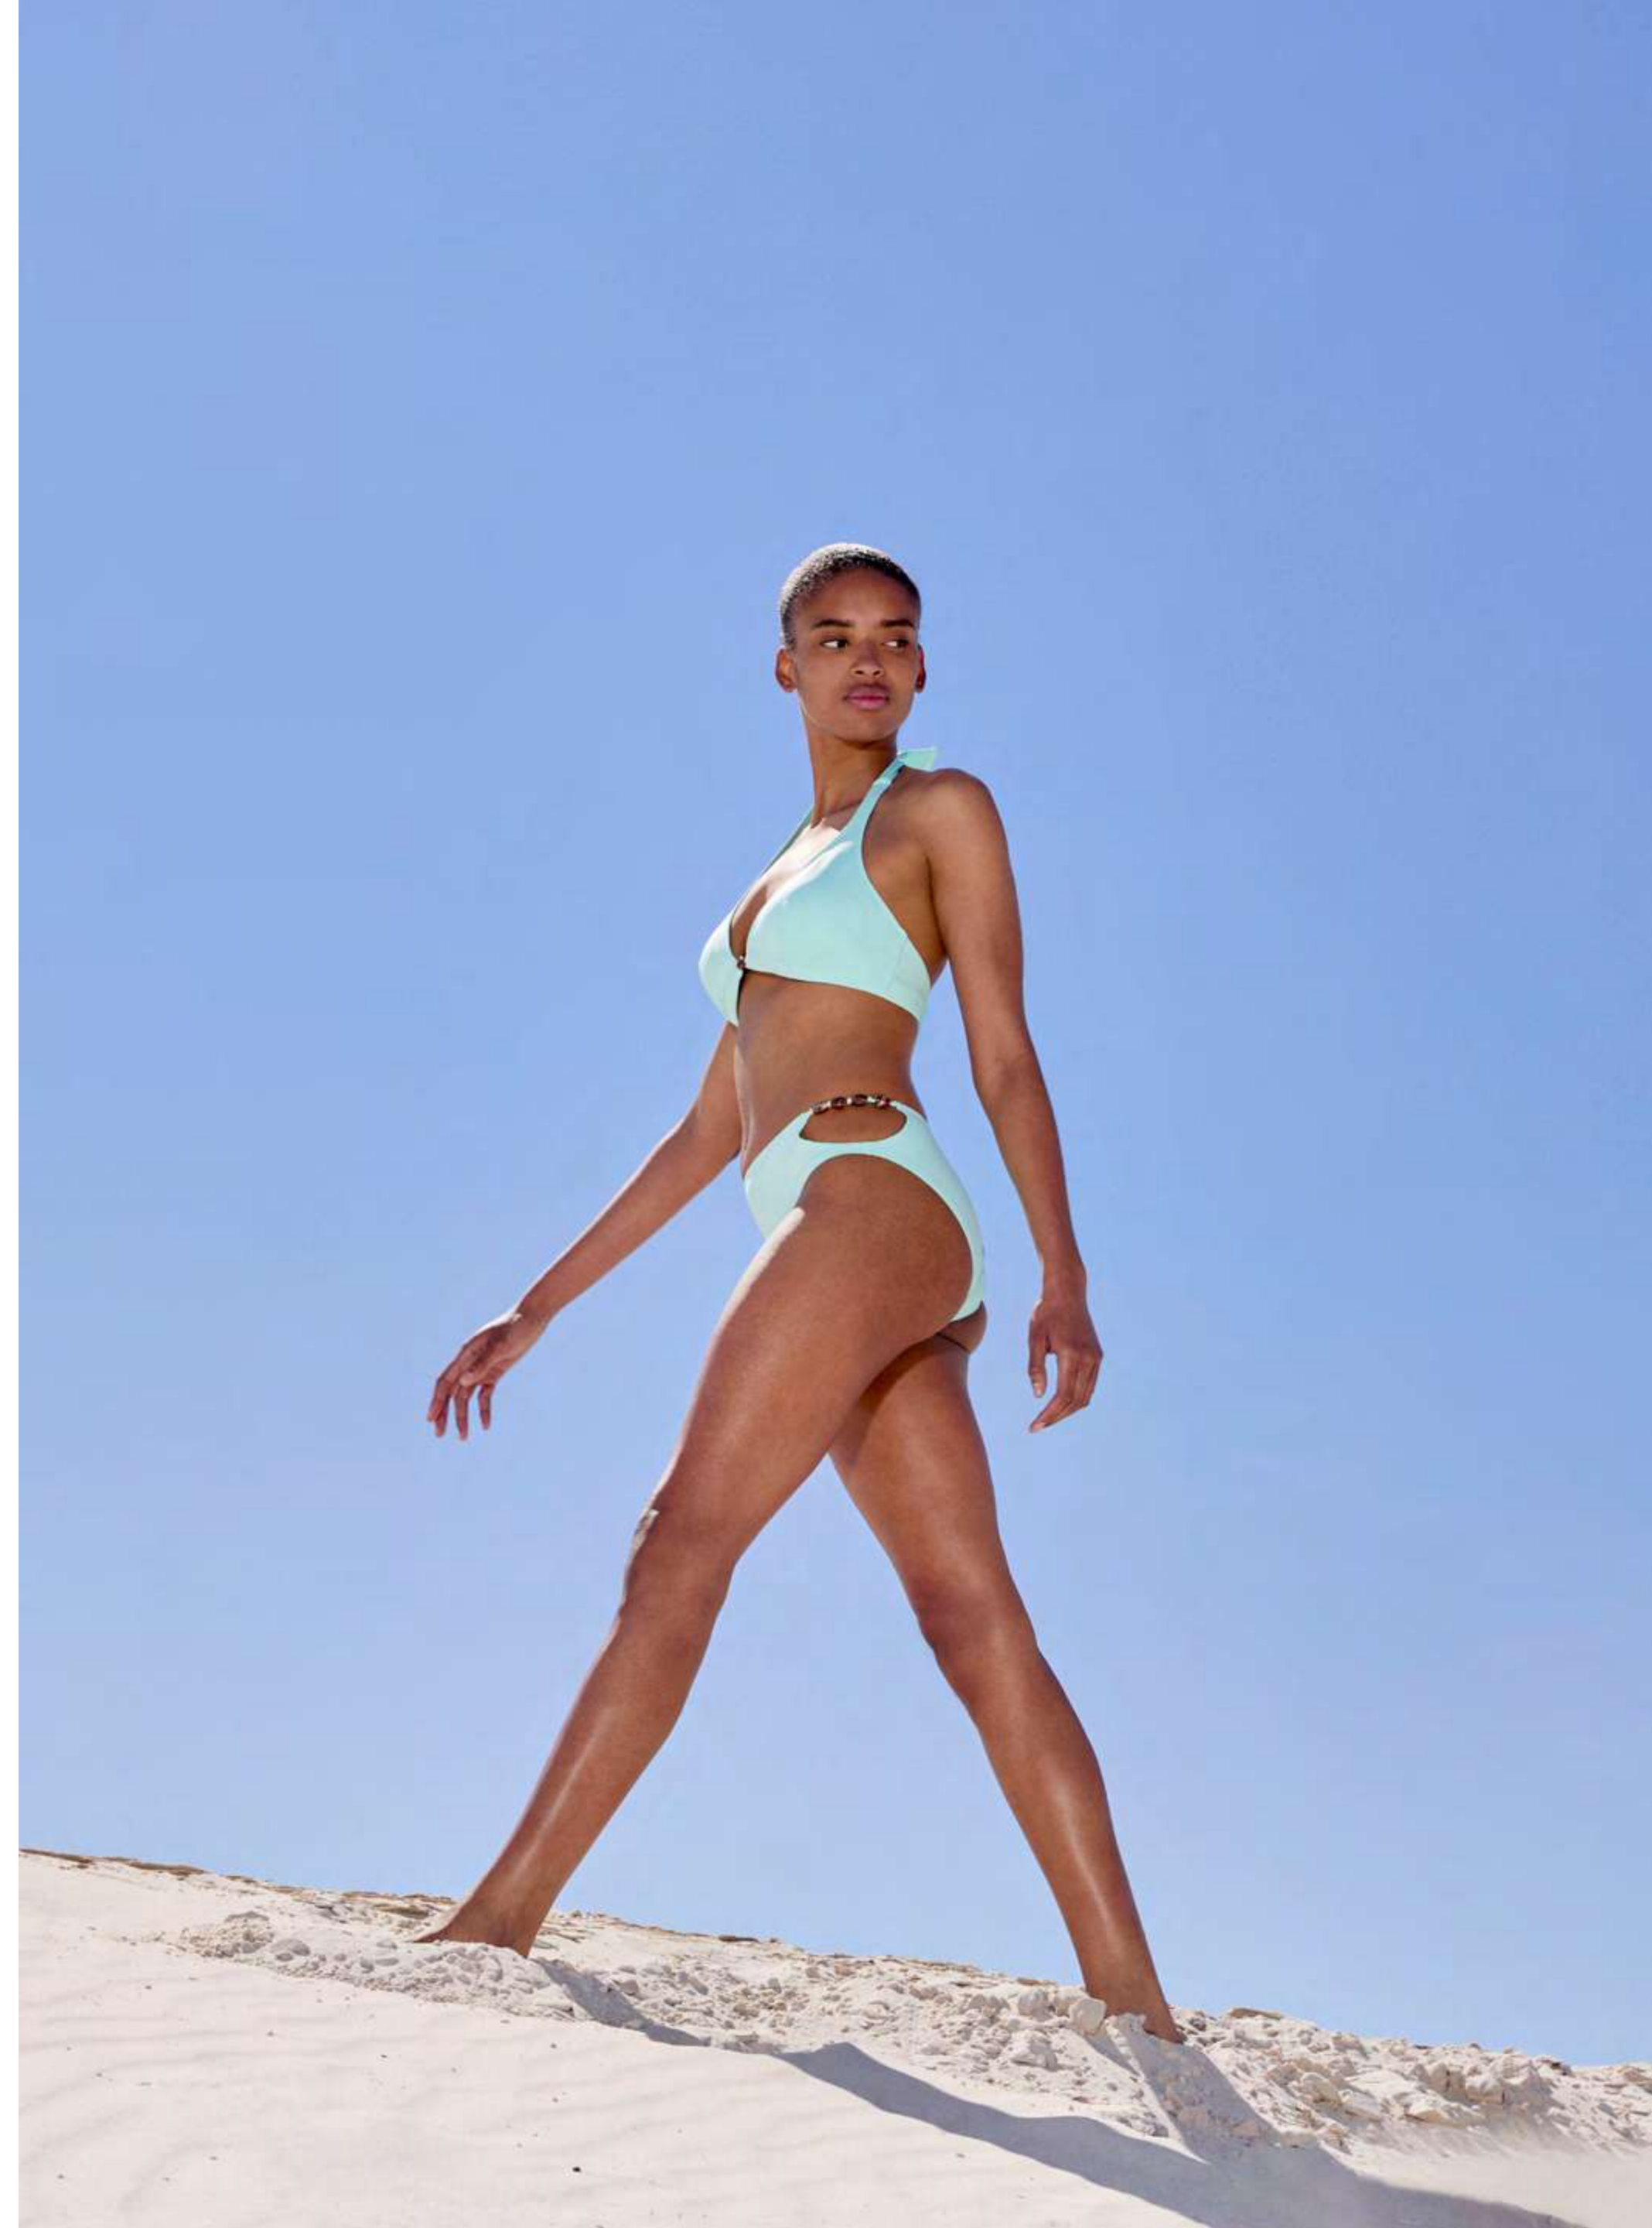

MEN SHORT STRETCH SWIM SHORTS  
X-RAY SEAWEED  
*MTAEF524-617*

UNISEX BIRCHWOOD AVIATOR SUN-  
GLASSES  
*VEDD6102-096*

---

**WOMEN HALTER BIKINI TOP PEARL**  
*LTTH3G78-618*

---

**WOMEN HIGH-WAISTED BIKINI BOTTOM**  
*FKEH3G78-618*